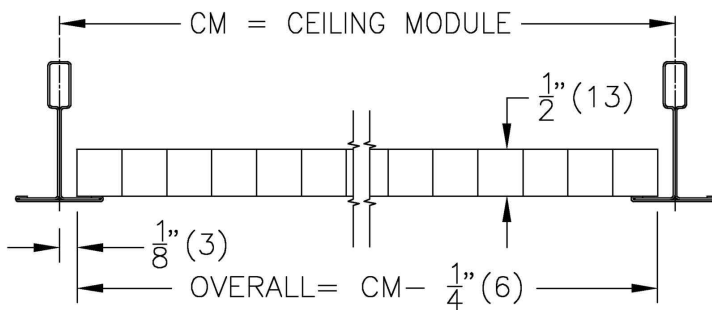

80-CORE Lay-In Egg Crate Core Only

Border: CORE Core only

Material:

- Grille - Aluminum construction

Finish:

- B12 - Standard White

Stock Notes

- 1/2" x 1/2" x 1/2" aluminum core
- Price B12 white powder coat finish

| Nominal Duct Size | Max CFM at NC 30 |
|-------------------|------------------|
| 24" x 6" | 850 |
| 24" x 12" | 1750 |
| 24" x 24" | 3350 |
| 24" x 48" | 6250 |

Maximum CFM recommended for NC 30 or less.