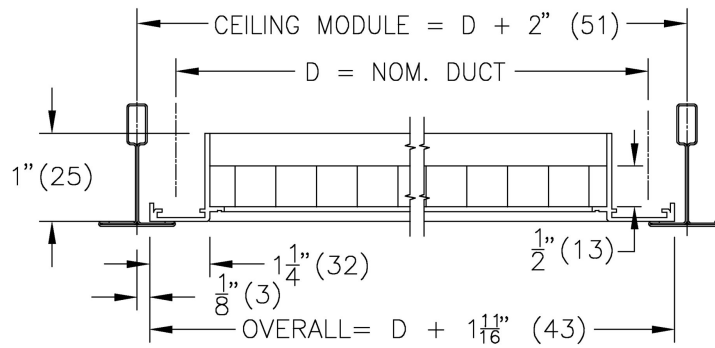

**80-TB Lay-In Egg Crate Grille - 1/2" x 1/2" x 1/2"**

**Border:** F  
1 1/4" (32) Flat Frame

**Material:**

- Grille - Aluminum construction

**Finish:**

- B12 - Standard White

**Stock Notes**

- Steel border
- 1/2" x 1/2" x 1/2" aluminum core
- Price B12 white powder coat finish

Nominal Duct Size	Module Size	Max CFM at NC 30
22" x 4"	24" x 6"	700
22" x 10"	22" x 12"	1350
22" x 22"	24" x 24"	2800
46" x 22"	48" x 24"	5600

Maximum CFM recommended for NC 30 or less.