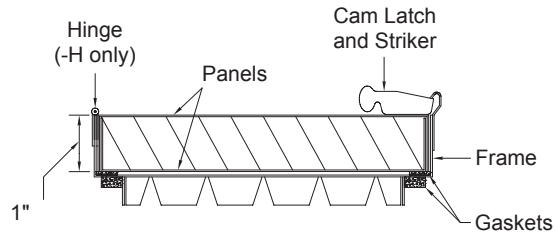

### SPECIFICATIONS

- 22-gauge door frame
- 24-gauge door panels
- Fiberglass insulation
- Foam gasket
- Cam latch and striker

### INSULATION

- 1" Thick

### PRESSURE RATING

- 4.5" w.g.

Size A x B	Duct Opening	Number of Latches
6" x 6"	4.875" x 4.875"	2
8" x 8"	6.875" x 6.875"	2
10" x 10"	8.875" x 8.875"	2
12" x 12"	10.875" x 10.875"	2
14" x 14"	12.875" x 12.875"	2
16" x 16"	14.875" x 14.875"	4
18" x 18"	16.875" x 16.875"	4
20" x 20"	18.875" x 18.875"	4
24" x 24"	22.875" x 22.875"	4