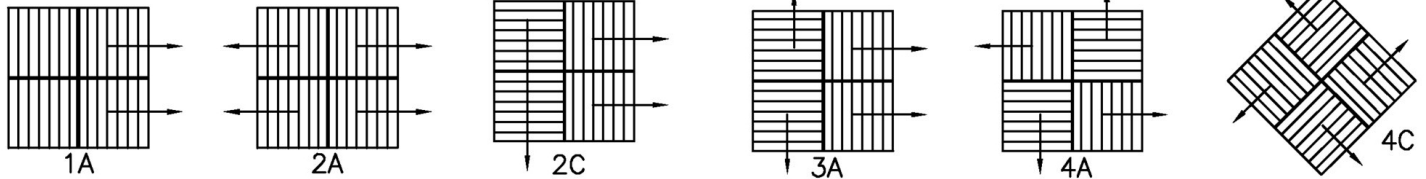

PDN Steel Perforated Diffuser

Perforated Face Cutaway:

Stock Notes

- Steel construction
- B12 white
- Deflectors removable for exhaust use
- Adjustable deflectors on neck

Available Accessories

- SPF mounting frame

Duct Size	Module Size	Max CFM at NC 30
6"	24" x 24"	135
8"	24" x 24"	200
10"	24" x 24"	300
12"	24" x 24"	390
14"	24" x 24"	500

*Performance shown is for 4-way throw.
Maximum CFM recommended for NC 30 or less.*