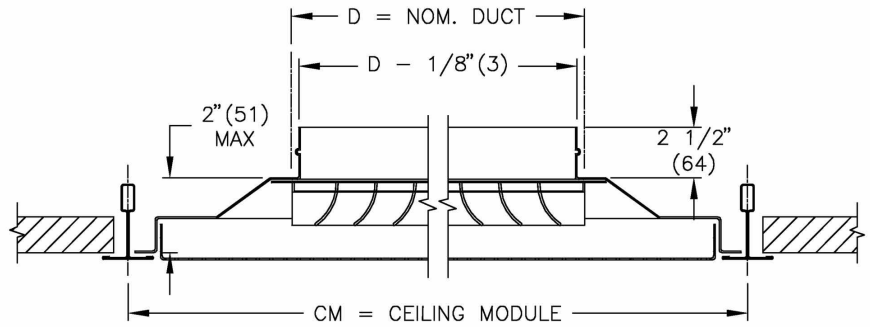

PDN Steel Perforated Diffuser

Perforated Face Cutaway:

Stock Notes

- Steel construction
- B12 white
- Deflectors removable for exhaust use
- Adjustable deflectors on neck

Available Accessories

- SPF mounting frame

Duct Size	Module Size	Max CFM at NC 30
6"	24" x 24"	135
8"	24" x 24"	200
10"	24" x 24"	300
12"	24" x 24"	390
14"	24" x 24"	500

*Performance shown is for 4-way throw.
Maximum CFM recommended for NC 30 or less.*